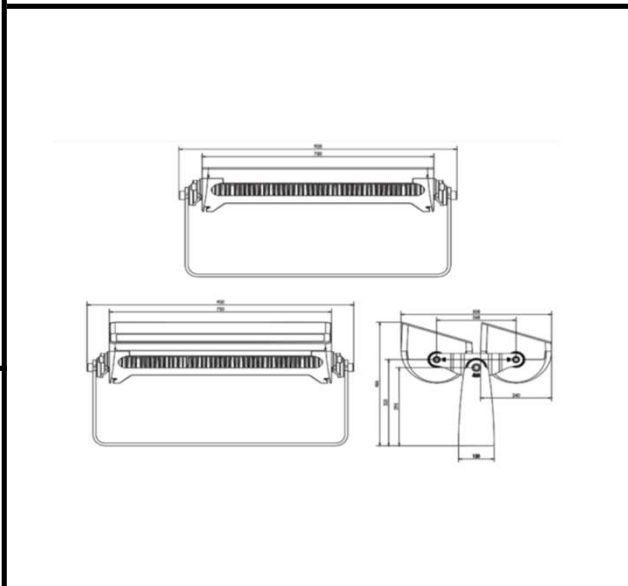

Sovitron Interior Pvt.Ltd.

<b>Model Name</b>	SLOOM-1272S/DL-OSL-1272SF-80
<b>Description</b>	Flood light

Technical description	Image
-----------------------	-------

<b>Dimension</b>	L=900mm W=508mm H=466mm
<b>Frame</b>	Aluminium Die-cast
<b>Color Tempertaure</b>	RGB
<b>Power</b>	720W
<b>Total Luminous Flux</b>	32400 lm
<b>Efficacy</b>	45 lm/W
<b>IP rating</b>	66
<b>Beam angle</b>	8, 25, 10X45 Degree
<b>Color Rendering</b>	≥80
<b>Mounting</b>	Surface
<b>Optics</b>	Lens & Clear Glass
<b>Dimming</b>	NON-Dimmable
<b>Operating Voltage</b>	220-240 VAC
<b>Standard Lifetime</b>	L70 minimum at 50,000 burning hours

**Dimension diagram**

**Remarks:-**

**Address: Plot #7 Saroorpur-Nangla Industrial Area,Ballabgarh-Sohna Road,Faridabad-121005**  
**Email: info@sovitron.com**